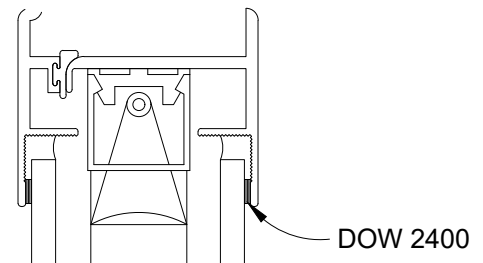

S.E.A.L.™ and S.E.A.L.™ 2187-DT Series

1/4" Monolithic Glass
1297 Series

1/4" - 1/4" Monolithic Glass
2500 Series

Contact a Wausau Representative for other Glazing Options.

WAUSAU

WINDOW AND WALL
SYSTEMS

Accessories
1" and 5/8" Blinds