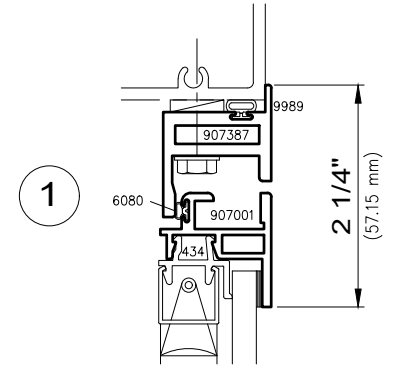

1" Blind Option

Overlap Options

Hinged

Lift-Out

5/8" Blind Option

1" Blind Option

WAUSAU

WINDOW AND WALL
SYSTEMS

Security Interior Window

Architectural Windows

S.E.A.L.™ 2187-DT Series

Maximum Drop Tested Size= 60" x 84" (frame size) 1524 mm x 2134 mm

Minimum Drop Tested Size= 18 7/8" x 72" (frame size) 479 mm x 1829 mm