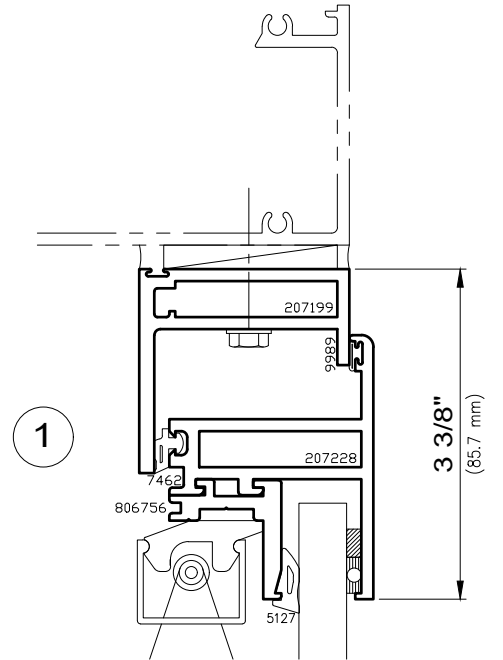

WAUSAU

WINDOW AND WALL
SYSTEMS

Security Interior Window

Architectural Windows

S.E.A.L.™ 2187-DT Series