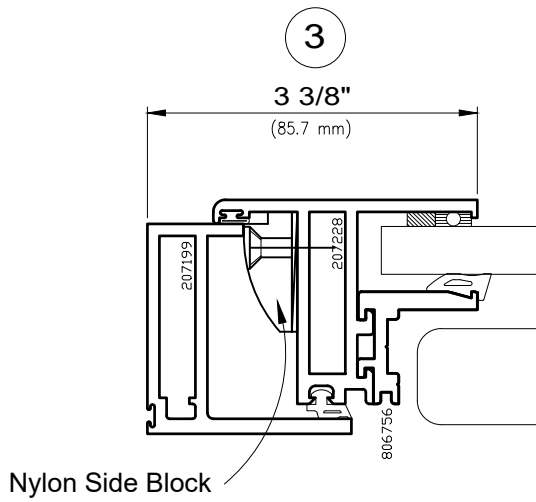

S.E.A.L.™ 2187-DT Series

Mounted Opposite of Hinge Jamb

WAUSAU

WINDOW AND WALL
SYSTEMS

Accessories
Lift-out Sash Option

Architectural Windows

S.E.A.L.™ 2187-DT Series

Lift-out Sash
(optional)