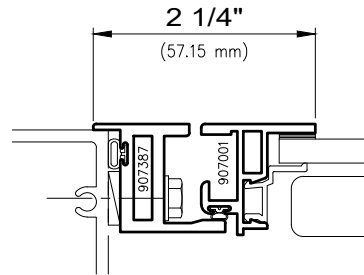

1" Blind Option

Overlap Options

Hinged

Lift-Out

5/8" Blind Option

1" Blind Option

WAUSAU

WINDOW AND WALL
SYSTEMS

Security Interior Window

Architectural Windows

S.E.A.L.™ 2187-DT Series

Maximum Drop Tested Size= 60" x 84" (frame size) 1524 mm x 2134 mm

Minimum Drop Tested Size= 18 7/8" x 72" (frame size) 479 mm x 1829 mm