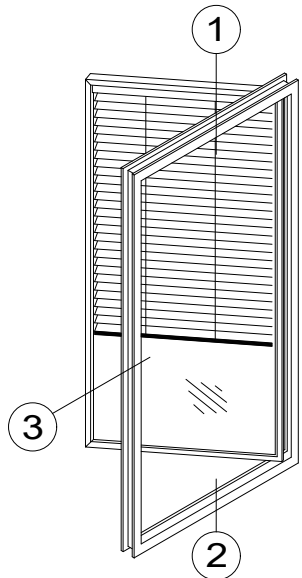

Architectural Windows

S.E.A.L.™ Series

Elevations Viewed From The Exterior

Sound Energy Air Light

Section Contents

- 1297 Details
- 1437 Details
- 2187-DT Details
- 2500 Details
- Glazing Options
- Blind Options (2187-DT)
- Blind Knob Options (2187-DT)
- Lift-out Sash Option (2187-DT)
- 2187-DT behind 2250-BHM-XLT INvent
(Blast Hazard Mitigation)
- 2187-DT behind 4250-HP-XLT INvent
(Hurricane Impact)

WAUSAU

WINDOW AND WALL
SYSTEMS

Interior Window

Architectural Windows

S.E.A.L.™ 1297 Series

Hinged

Lift-Out

5/8" Blind Option

1" Blind Option

Overlap Options

Hinged

Lift-Out

5/8" Blind Option

1" Blind Option

WAUSAU

WINDOW AND WALL
SYSTEMS

Security Interior Window

Architectural Windows

S.E.A.L.™ 2187-DT Series

Maximum Drop Tested Size= 60" x 84" (frame size) 1524 mm x 2134 mm

Minimum Drop Tested Size= 18 7/8" x 72" (frame size) 479 mm x 1829 mm