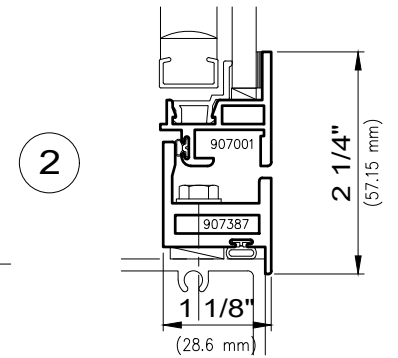

1" Blind Option

Overlap Options

Hinged

Lift-Out

5/8" Blind Option

1" Blind Option

WAUSAU

WINDOW AND WALL
SYSTEMS

Security Interior Window

Architectural Windows

S.E.A.L.™ 2187-DT Series

Maximum Drop Tested Size= 60" x 84" (frame size) 1524 mm x 2134 mm

Minimum Drop Tested Size= 18 7/8" x 72" (frame size) 479 mm x 1829 mm