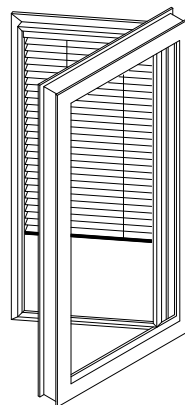

Architectural Windows

S.E.A.L.™ Series

Elevations Viewed From The Exterior

Sound Energy Air Light

Section Contents

- 1297 Details
- 1437 Details
- 2187-DT Details
- 2500 Details
- Glazing Options
- Blind Options (2187-DT)
- Blind Knob Options (2187-DT)
- Lift-out Sash Option (2187-DT)
- 2187-DT behind 2250-BHM-XLT INvent
(Blast Hazard Mitigation)
- 2187-DT behind 4250-HP-XLT INvent
(Hurricane Impact)

Page(s)

- P12-2 and P12-3
- P12-4
- P12-5 to P12-8
- P12-9
- P12-10
- P12-11
- P12-12
- P12-13
- P12-14
- P12-15

Existing Window
Configuration Not Shown
(Typical)

S.E.A.L.

Contact a Wausau Representative for other Possible Configurations.

WAUSAU

WINDOW AND WALL
SYSTEMS

Interior Window

Architectural Windows

S.E.A.L.™ 1297 Series

Hinged

Lift-Out

5/8" Blind Option

Security Interior Window

Architectural Windows

S.E.A.L.™ 2187-DT Series

Maximum Drop Tested Size= 60" x 84" (frame size) 1524 mm x 2134 mm

Minimum Drop Tested Size= 18 7/8" x 72" (frame size) 479 mm x 1829 mm