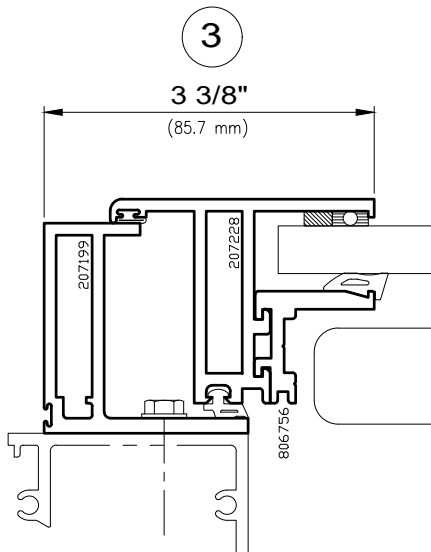

Security Interior Window

Architectural Windows

S.E.A.L.™ 2187-DT Series

Maximum Drop Tested Size= 60" x 84" (frame size) 1524 mm x 2134 mm

Minimum Drop Tested Size= 18 7/8" x 72" (frame size) 479 mm x 1829 mm