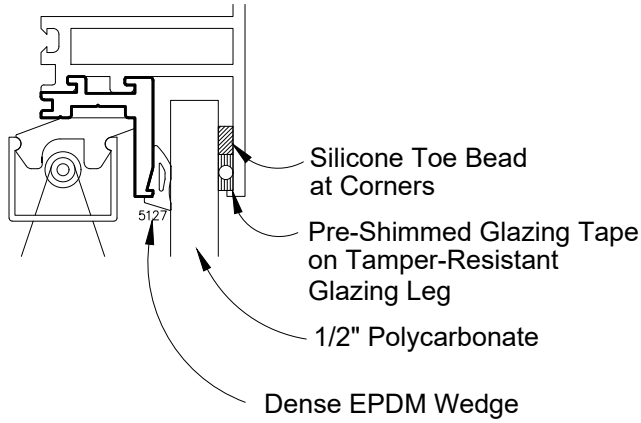

Architectural Windows

S.E.A.L.™ and S.E.A.L.™ 2187-DT Series

1/4" Monolithic Glass
1297 Series

1/4" - 1/4" Monolithic Glass
2500 Series

Contact a Wausau Representative for other Glazing Options.