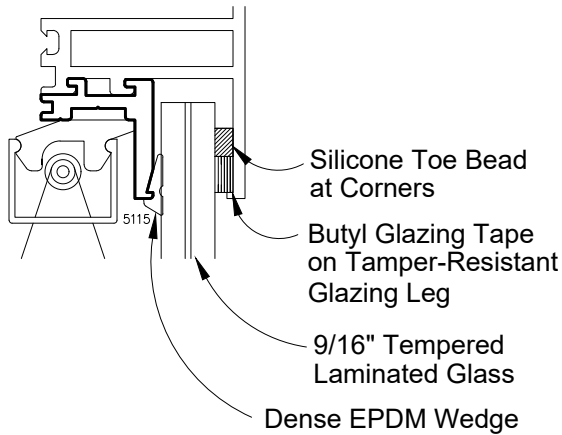

Architectural Windows

S.E.A.L.™ and S.E.A.L.™ 2187-DT Series

1/4" Monolithic Glass
1297 Series

1/4" - 1/4" Monolithic Glass
2500 Series

Contact a Wausau Representative for other Glazing Options.