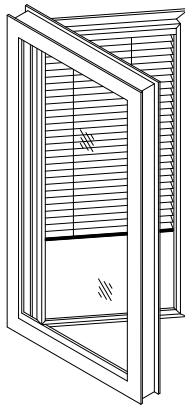

S.E.A.L.

Contact a Wausau Representative for other Possible Configurations.