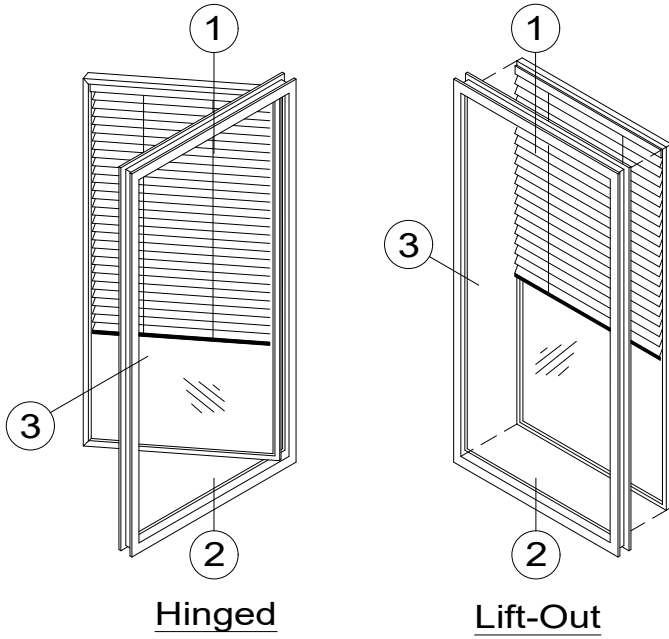

1" Blind Option

Overlap Options

Hinged

Lift-Out

5/8" Blind Option

1" Blind Option

WAUSAU

WINDOW AND WALL
SYSTEMS

1" IGU Interior Accessory Window (IAW)

Architectural Windows

S.E.A.L.™ 1437 Series

1" Glass Option

Hinged

Note: Optional Venetian blinds are not available with SEAL 1437 Series IAW's.

WAUSAU

WINDOW AND WALL
SYSTEMS

Security Interior Window

Architectural Windows

S.E.A.L.™ 2187-DT Series

Maximum Drop Tested Size= 60" x 84" (frame size) 1524 mm x 2134 mm

Minimum Drop Tested Size= 18 7/8" x 72" (frame size) 479 mm x 1829 mm

WAUSAU

WINDOW AND WALL
SYSTEMS

Security Interior Window

Architectural Windows

S.E.A.L.™ 2187-DT Series

WAUSAU

WINDOW AND WALL
SYSTEMS

Security Interior Window