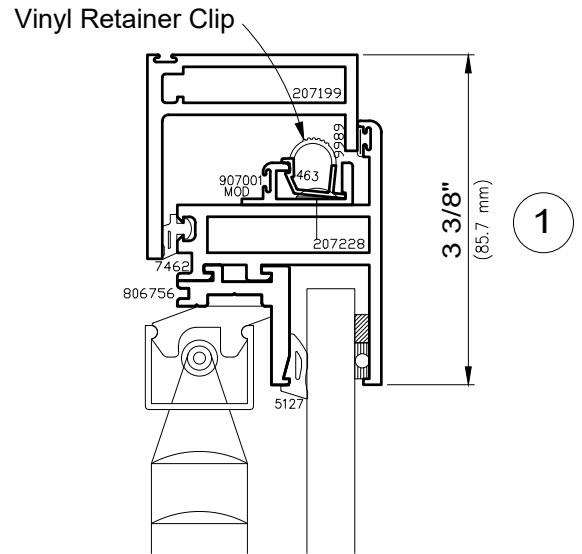

S.E.A.L.™ 2187-DT Series

Mounted Opposite of Hinge Jamb

WAUSAU

WINDOW AND WALL
SYSTEMS

Accessories
Lift-out Sash Option

Architectural Windows

S.E.A.L.™ 2187-DT Series

Lift-out Sash
(optional)