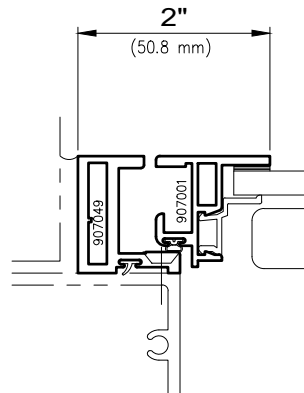

WAUSAU

WINDOW AND WALL
SYSTEMS

Interior Window

Architectural Windows

S.E.A.L.™ 1297 Series