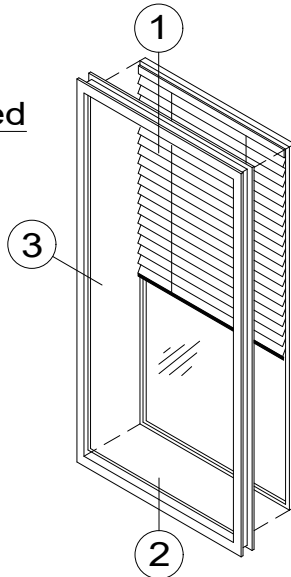

1" Blind Option

Overlap Options

Hinged

Lift-Out

5/8" Blind Option

1" Blind Option

WAUSAU

WINDOW AND WALL
SYSTEMS

Security Interior Window

Architectural Windows

S.E.A.L.™ 2187-DT Series

Maximum Drop Tested Size= 60" x 84" (frame size) 1524 mm x 2134 mm

Minimum Drop Tested Size= 18 7/8" x 72" (frame size) 479 mm x 1829 mm