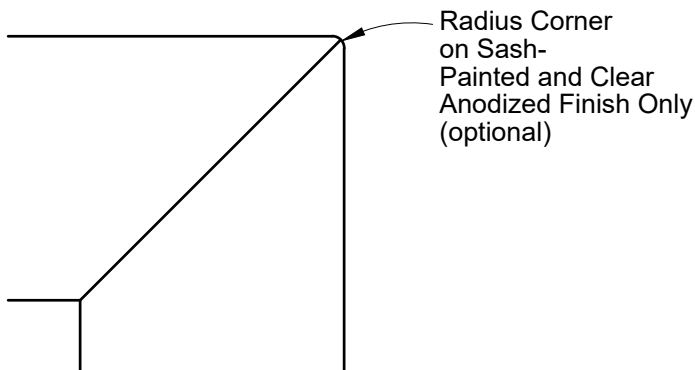

Security Interior Window

Architectural Windows

S.E.A.L.™ 2187-DT Series

Maximum Drop Tested Size= 60" x 84" (frame size) 1524 mm x 2134 mm

Minimum Drop Tested Size= 18 7/8" x 72" (frame size) 479 mm x 1829 mm