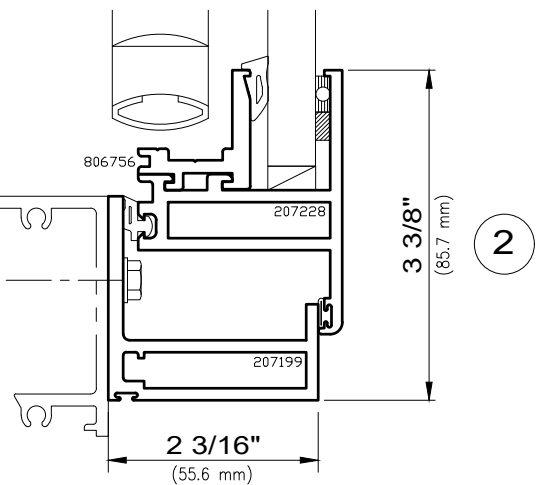

Security Interior Window

Architectural Windows

S.E.A.L.™ 2187-DT Series

Maximum Drop Tested Size= 60" x 84" (frame size) 1524 mm x 2134 mm

Minimum Drop Tested Size= 18 7/8" x 72" (frame size) 479 mm x 1829 mm