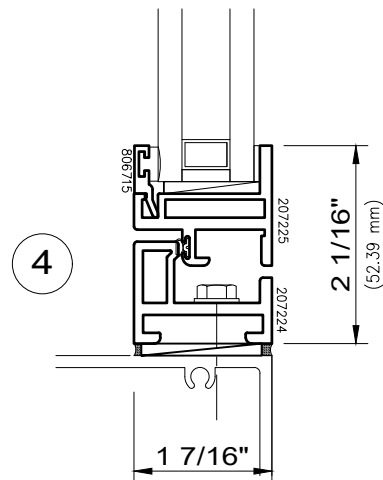

Note: Optional Venetian blinds are not available with SEAL 1437 Series IAW's.