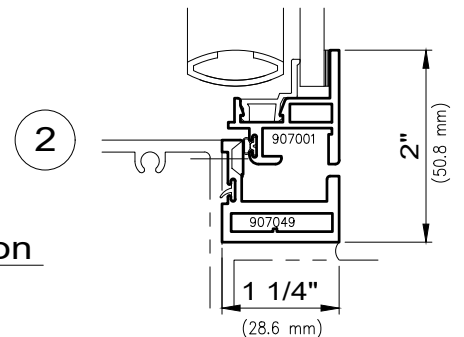

1" Blind Option

Overlap Options

Hinged

Lift-Out

5/8" Blind Option

1" Blind Option

WAUSAU

WINDOW AND WALL
SYSTEMS

Security Interior Window

Architectural Windows

S.E.A.L.™ 2187-DT Series

Maximum Drop Tested Size= 60" x 84" (frame size) 1524 mm x 2134 mm

Minimum Drop Tested Size= 18 7/8" x 72" (frame size) 479 mm x 1829 mm