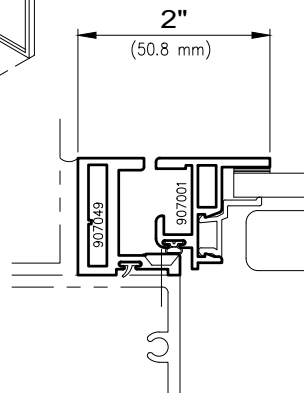

1" Blind Option

Overlap Options

Hinged

Lift-Out

5/8" Blind Option

1" Blind Option

WAUSAU

WINDOW AND WALL
SYSTEMS

Security Interior Window

Architectural Windows

S.E.A.L.™ 2187-DT Series

Maximum Drop Tested Size= 60" x 84" (frame size) 1524 mm x 2134 mm

Minimum Drop Tested Size= 18 7/8" x 72" (frame size) 479 mm x 1829 mm