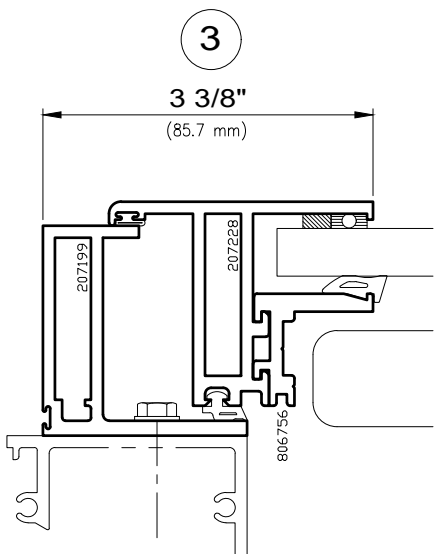

WAUSAU

WINDOW AND WALL
SYSTEMS

Security Interior Window

Architectural Windows

S.E.A.L.™ 2187-DT Series

Hinged