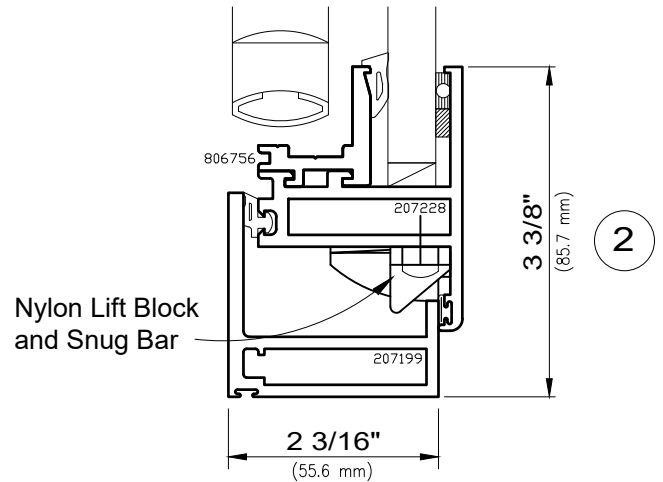

S.E.A.L.™ 2187-DT Series

Mounted Opposite of Hinge Jamb

WAUSAU

WINDOW AND WALL
SYSTEMS

Accessories
Lift-out Sash Option

Architectural Windows

S.E.A.L.™ 2187-DT Series

Lift-out Sash
(optional)