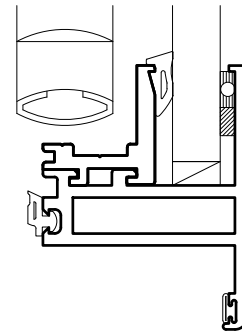

WAUSAU

WINDOW AND WALL
SYSTEMS

Accessories
1" and 5/8" Blinds

Architectural Windows

S.E.A.L.™ 2187-DT Series

1" Blinds