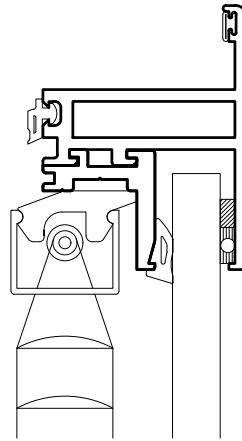

WAUSAU

WINDOW AND WALL
SYSTEMS

Accessories
1" and 5/8" Blinds

Architectural Windows

S.E.A.L.™ 2187-DT Series

1" Blinds