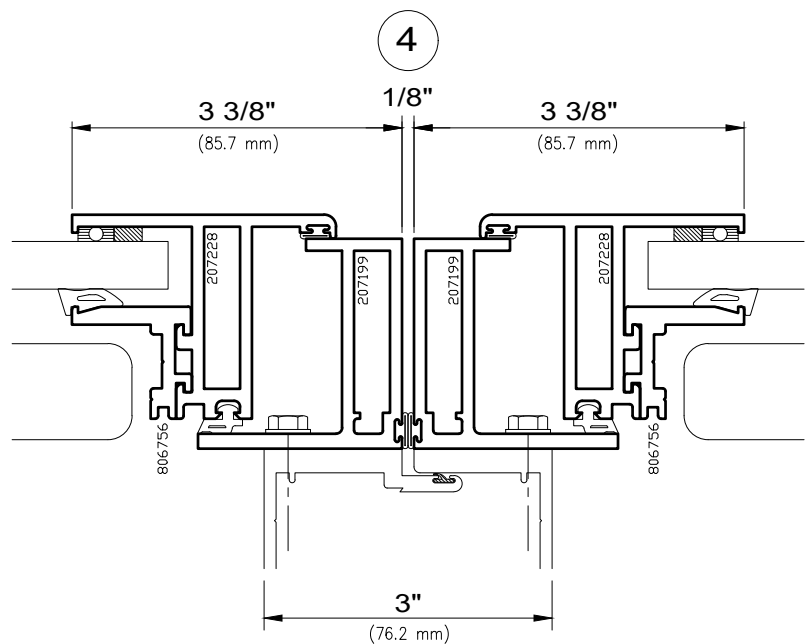

WAUSAU

WINDOW AND WALL
SYSTEMS

Security Interior Window

Architectural Windows

S.E.A.L.™ 2187-DT Series

Hinged