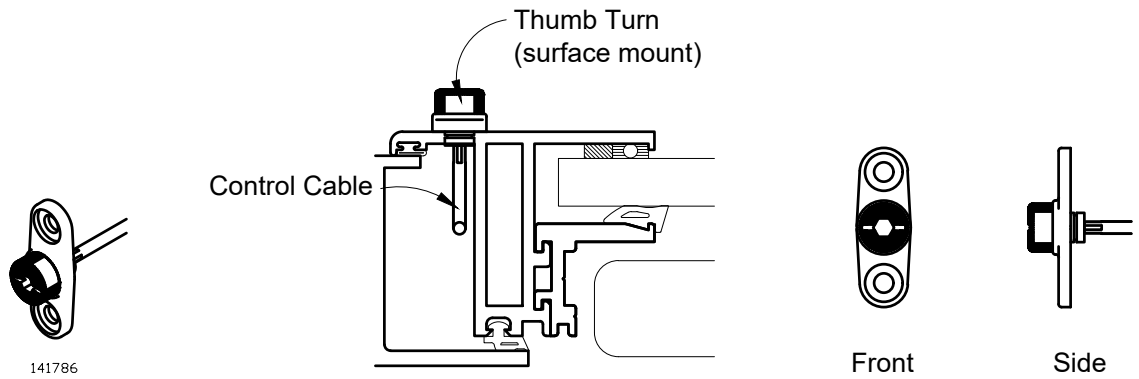

Architectural Windows

S.E.A.L.™ 2187-DT Series

1" Blinds

5/8" Blinds

WAUSAU

WINDOW AND WALL
SYSTEMS

Accessories
Blind Knob Options

Architectural Windows

S.E.A.L.™ 2187-DT Series

Mounted Opposite of Hinge Jamb

WAUSAU

WINDOW AND WALL
SYSTEMS

Accessories
Lift-out Sash Option

Architectural Windows

S.E.A.L.™ 2187-DT Series

Lift-out Sash
(optional)