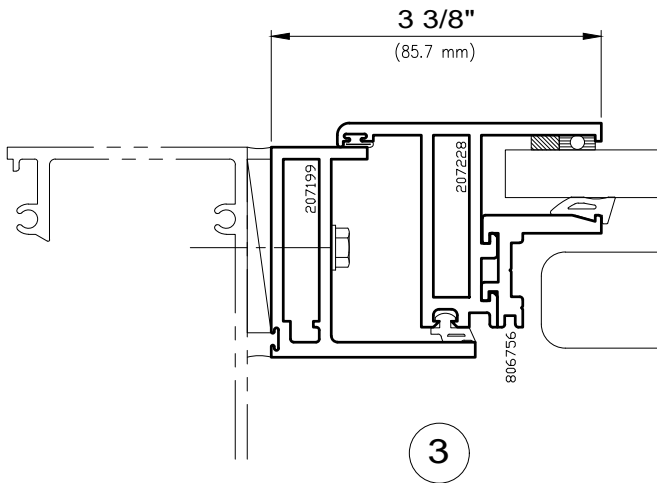

WAUSAU

WINDOW AND WALL
SYSTEMS

Security Interior Window

Architectural Windows

S.E.A.L.™ 2187-DT Series