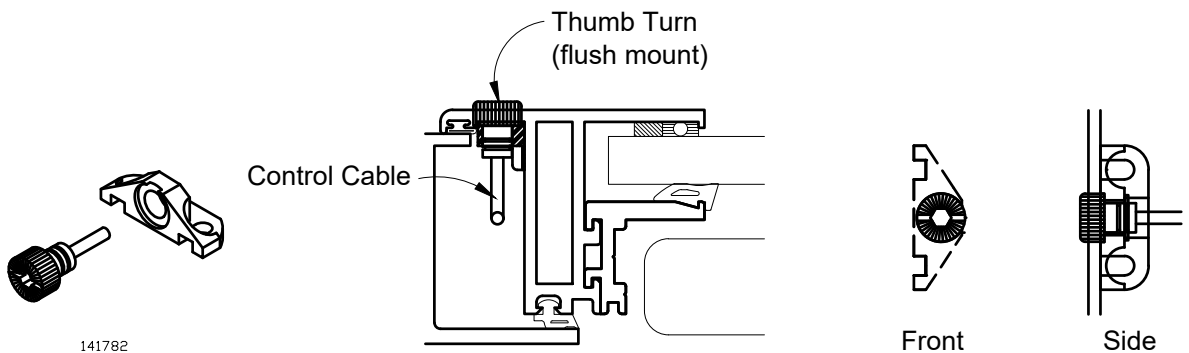

Architectural Windows

S.E.A.L.™ 2187-DT Series

1" Blinds

5/8" Blinds

WAUSAU

WINDOW AND WALL
SYSTEMS

Accessories
Blind Knob Options

Architectural Windows

S.E.A.L.™ 2187-DT Series

Mounted Opposite of Hinge Jamb

WAUSAU

WINDOW AND WALL
SYSTEMS

Accessories
Lift-out Sash Option

Architectural Windows

S.E.A.L.™ 2187-DT Series

Lift-out Sash
(optional)