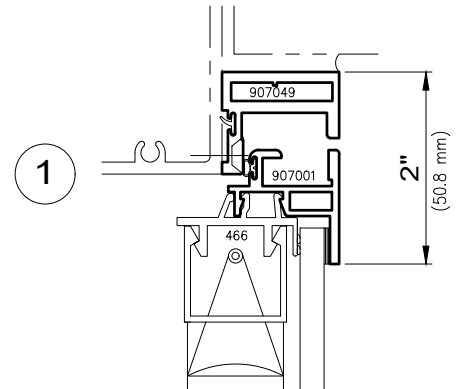

1" Blind Option

Overlap Options

Hinged

Lift-Out

5/8" Blind Option

1" Blind Option

WAUSAU

WINDOW AND WALL
SYSTEMS

Security Interior Window

Architectural Windows

S.E.A.L.™ 2187-DT Series

Maximum Drop Tested Size= 60" x 84" (frame size) 1524 mm x 2134 mm

Minimum Drop Tested Size= 18 7/8" x 72" (frame size) 479 mm x 1829 mm