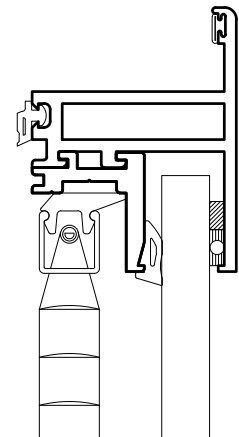

Architectural Windows

S.E.A.L.™ 2187-DT Series

1" Blinds

5/8" Blinds

WAUSAU

WINDOW AND WALL
SYSTEMS

Accessories
Blind Knob Options

Architectural Windows

S.E.A.L.™ 2187-DT Series

Mounted Opposite of Hinge Jamb

WAUSAU

WINDOW AND WALL
SYSTEMS

Accessories
Lift-out Sash Option

Architectural Windows

S.E.A.L.™ 2187-DT Series

Lift-out Sash
(optional)