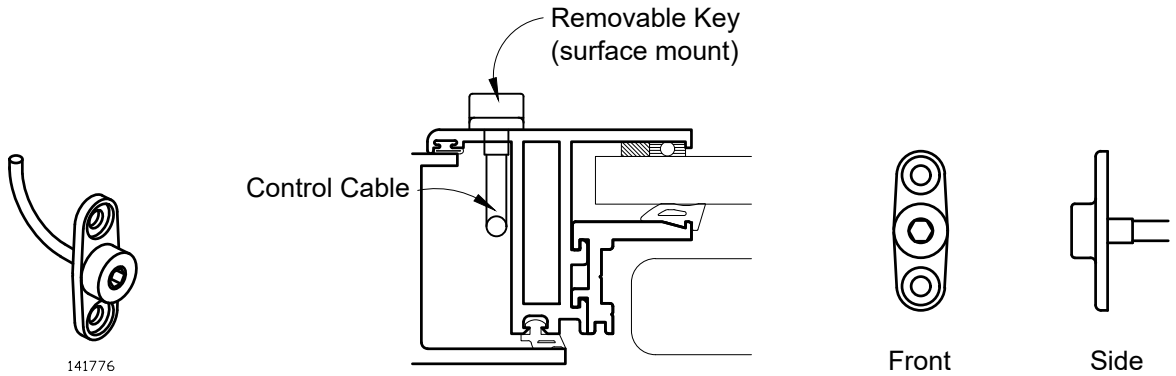

Architectural Windows

S.E.A.L.™ 2187-DT Series

1" Blinds

5/8" Blinds

WAUSAU

WINDOW AND WALL
SYSTEMS

Accessories
Blind Knob Options

Architectural Windows

S.E.A.L.™ 2187-DT Series

Mounted Opposite of Hinge Jamb

WAUSAU

WINDOW AND WALL
SYSTEMS

Accessories
Lift-out Sash Option

Architectural Windows

S.E.A.L.™ 2187-DT Series

Lift-out Sash
(optional)