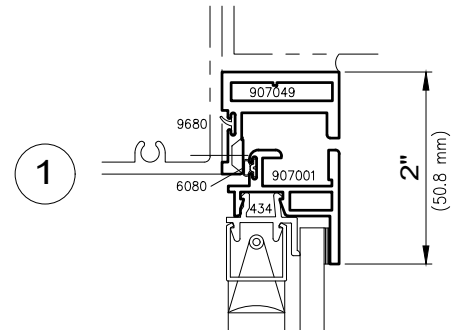

1" Blind Option

Overlap Options

Hinged

Lift-Out

5/8" Blind Option

1" Blind Option

WAUSAU

WINDOW AND WALL
SYSTEMS

Security Interior Window

Architectural Windows

S.E.A.L.™ 2187-DT Series

Maximum Drop Tested Size= 60" x 84" (frame size) 1524 mm x 2134 mm

Minimum Drop Tested Size= 18 7/8" x 72" (frame size) 479 mm x 1829 mm