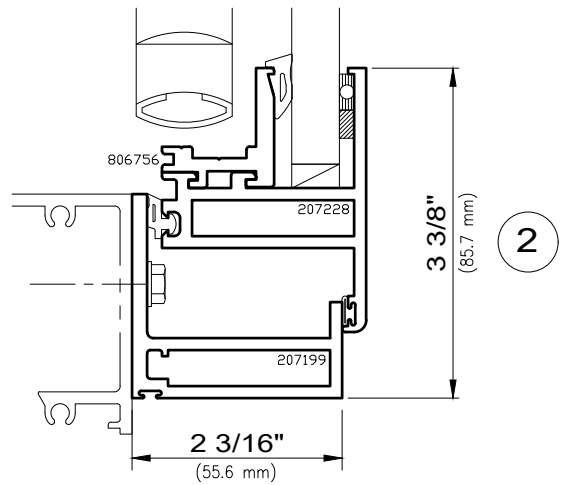

WAUSAU

WINDOW AND WALL
SYSTEMS

Security Interior Window

Architectural Windows

S.E.A.L.™ 2187-DT Series

Hinged