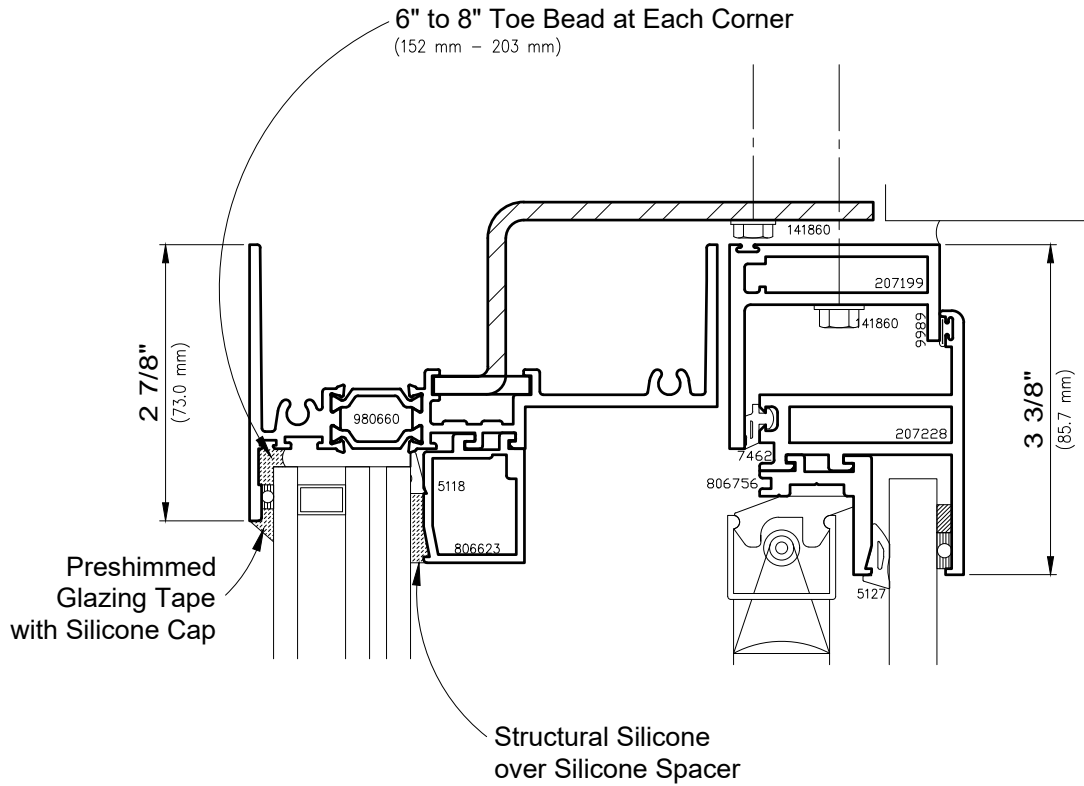

1 7/16" (nom.) Insulating Laminated Glass

Inside Glazed

E Missile - Vanceva Storm® Interlayer

Between-Glass Blinds Also Available

-HP Hurricane Impact Resistant

Contact Wausau for
hurricane glazing
details applicable to
the specific
requirements of your
project