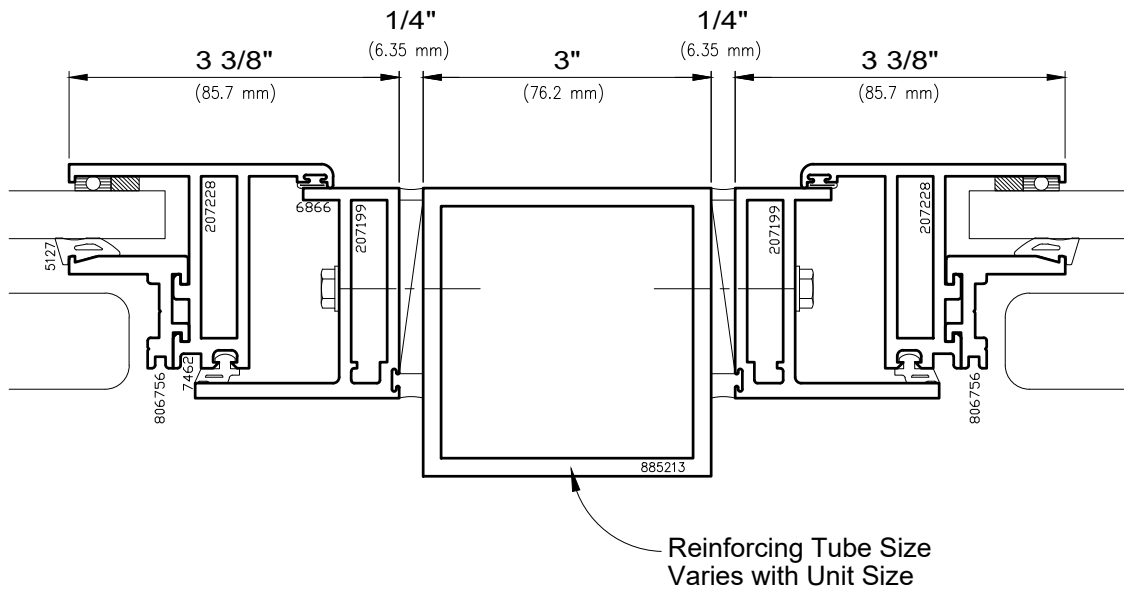

WAUSAU

WINDOW AND WALL
SYSTEMS

Security Interior Window

Architectural Windows

S.E.A.L.™ 2187-DT Series