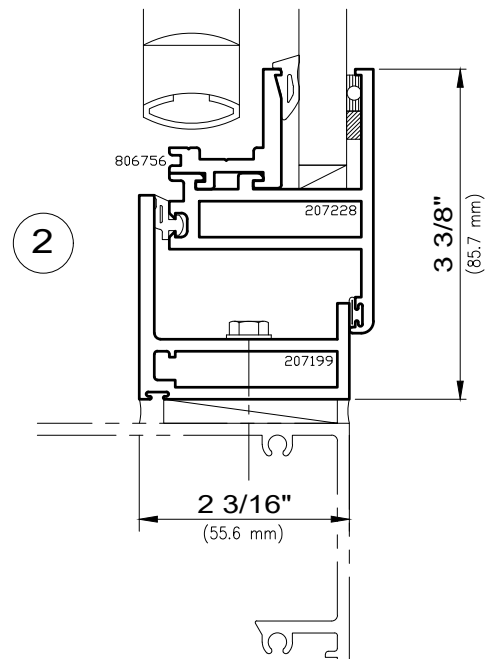

WAUSAU

WINDOW AND WALL
SYSTEMS

Security Interior Window

Architectural Windows

S.E.A.L.™ 2187-DT Series