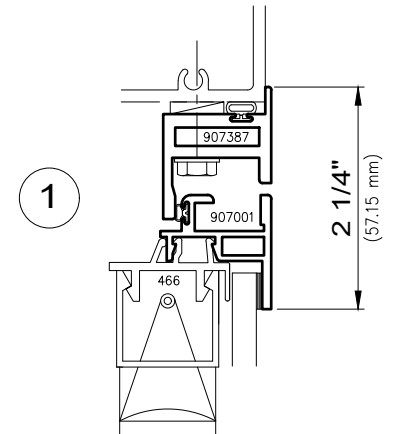

1" Blind Option

Overlap Options

Hinged

Lift-Out

5/8" Blind Option

1" Blind Option

WAUSAU

WINDOW AND WALL
SYSTEMS

Security Interior Window

Architectural Windows

S.E.A.L.™ 2187-DT Series

Maximum Drop Tested Size= 60" x 84" (frame size) 1524 mm x 2134 mm

Minimum Drop Tested Size= 18 7/8" x 72" (frame size) 479 mm x 1829 mm