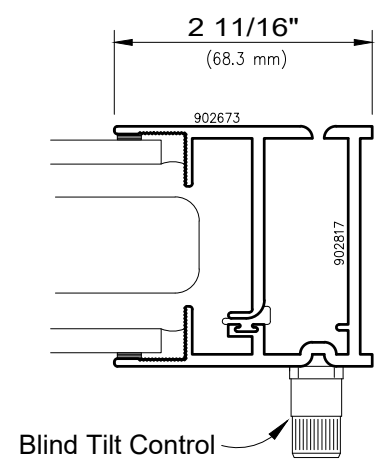

WAUSAU

WINDOW AND WALL
SYSTEMS

Dual-Glazed ICU Observation Interior Window

Architectural Windows

S.E.A.L.™ 2500 Series

3

4