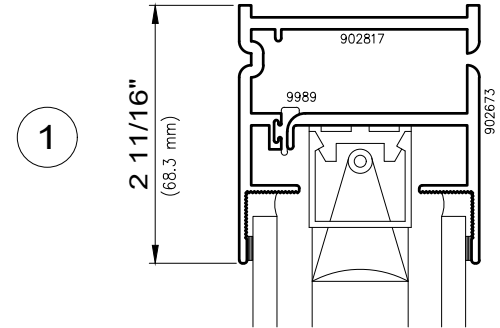

WAUSAU

WINDOW AND WALL
SYSTEMS

Dual-Glazed ICU Observation Interior Window

Architectural Windows

S.E.A.L.™ 2500 Series

3

4