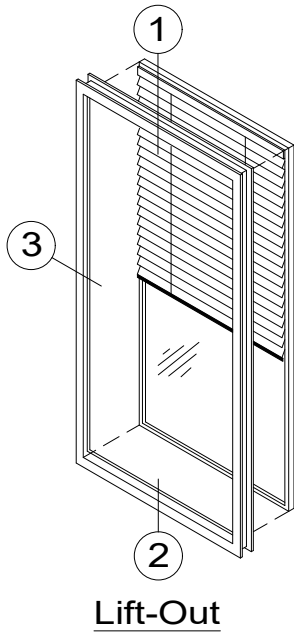

S.E.A.L.™ 2187-DT Series

Mounted Opposite of Hinge Jamb

WAUSAU

WINDOW AND WALL
SYSTEMS

Accessories
Lift-out Sash Option

Architectural Windows

S.E.A.L.™ 2187-DT Series

Lift-out Sash
(optional)