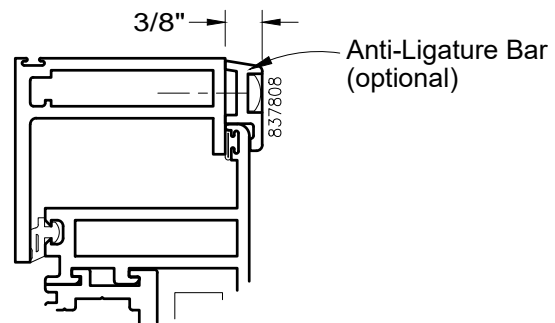

Security Interior Window

Architectural Windows

S.E.A.L.™ 2187-DT Series

Maximum Drop Tested Size= 60" x 84" (frame size) 1524 mm x 2134 mm

Minimum Drop Tested Size= 18 7/8" x 72" (frame size) 479 mm x 1829 mm