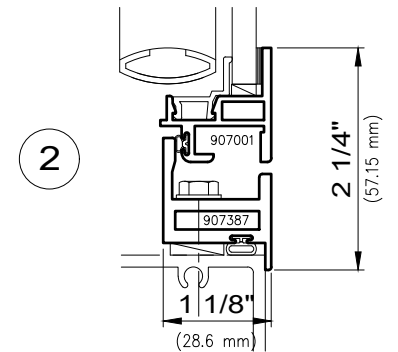

1" Blind Option

Overlap Options

Hinged

Lift-Out

5/8" Blind Option

1" Blind Option

WAUSAU

WINDOW AND WALL
SYSTEMS

Security Interior Window

Architectural Windows

S.E.A.L.™ 2187-DT Series

Maximum Drop Tested Size= 60" x 84" (frame size) 1524 mm x 2134 mm

Minimum Drop Tested Size= 18 7/8" x 72" (frame size) 479 mm x 1829 mm