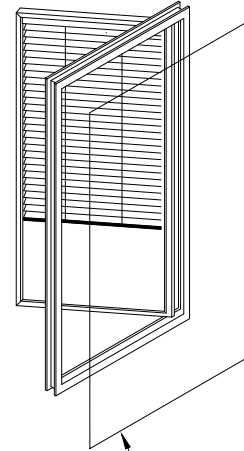

Architectural Windows

S.E.A.L.™ Series

Elevations Viewed From The Exterior

Sound Energy Air Light

Section Contents

- 1297 Details
- 1437 Details
- 2187-DT Details
- 2500 Details
- Glazing Options
- Blind Options (2187-DT)
- Blind Knob Options (2187-DT)
- Lift-out Sash Option (2187-DT)
- 2187-DT behind 2250-BHM-XLT INvent
  (Blast Hazard Mitigation)
- 2187-DT behind 4250-HP-XLT INvent
  (Hurricane Impact)

Page(s)

- P12-2 and P12-3
- P12-4
- P12-5 to P12-8
- P12-9
- P12-10
- P12-11
- P12-12
- P12-13
- P12-14
- P12-15

Existing Window
Configuration Not Shown
(Typical)