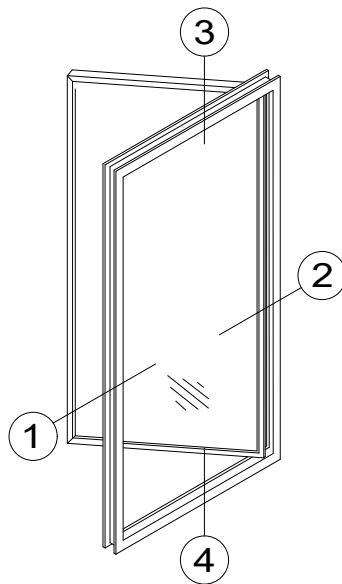

WAUSAU

WINDOW AND WALL
SYSTEMS

1" IGU Interior Accessory Window (IAW)

Architectural Windows

S.E.A.L.™ 1437 Series

Hinged

Note: Optional Venetian blinds are not available with SEAL 1437 Series IAW's.