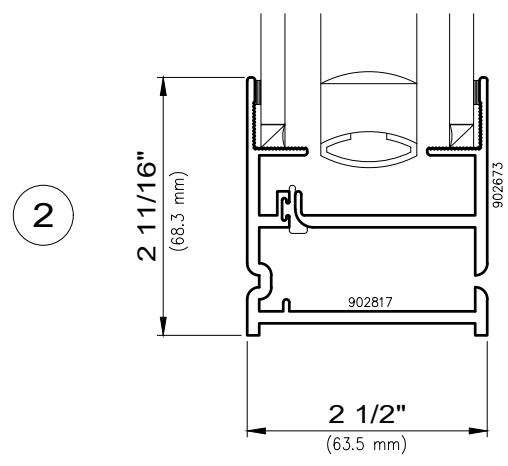

WAUSAU

WINDOW AND WALL
SYSTEMS

Dual-Glazed ICU Observation Interior Window

Architectural Windows

S.E.A.L.™ 2500 Series

3

4