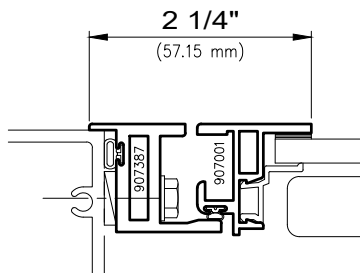

1" Blind Option

Overlap Options

Hinged

Lift-Out

5/8" Blind Option

1" Blind Option

WAUSAU

WINDOW AND WALL
SYSTEMS

Security Interior Window

Architectural Windows

S.E.A.L.™ 2187-DT Series

Maximum Drop Tested Size= 60" x 84" (frame size) 1524 mm x 2134 mm

Minimum Drop Tested Size= 18 7/8" x 72" (frame size) 479 mm x 1829 mm