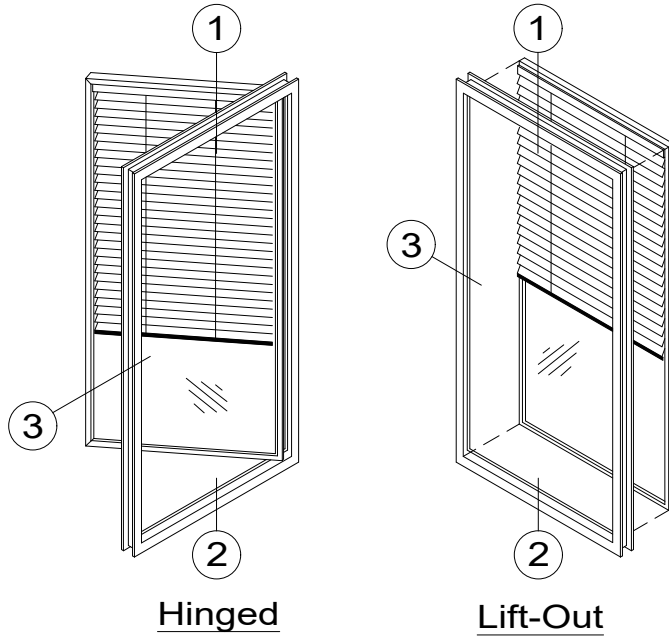

1" Blind Option

Overlap Options

Hinged

Lift-Out

5/8" Blind Option

1" Blind Option

WAUSAU

WINDOW AND WALL
SYSTEMS

1" IGU Interior Accessory Window (IAW)

Architectural Windows

S.E.A.L.™ 1437 Series

1" Glass Option

Hinged

Note: Optional Venetian blinds are not available with SEAL 1437 Series IAW's.

WAUSAU

WINDOW AND WALL
SYSTEMS

Security Interior Window

Architectural Windows

S.E.A.L.™ 2187-DT Series

Maximum Drop Tested Size= 60" x 84" (frame size) 1524 mm x 2134 mm

Minimum Drop Tested Size= 18 7/8" x 72" (frame size) 479 mm x 1829 mm