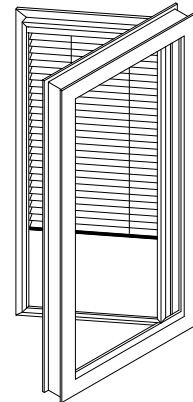

Architectural Windows

S.E.A.L.™ Series

Elevations Viewed From The Exterior

Sound Energy Air Light

Section Contents

- 1297 Details
- 1437 Details
- 2187-DT Details
- 2500 Details
- Glazing Options
- Blind Options (2187-DT)
- Blind Knob Options (2187-DT)
- Lift-out Sash Option (2187-DT)
- 2187-DT behind 2250-BHM-XLT INvent
(Blast Hazard Mitigation)
- 2187-DT behind 4250-HP-XLT INvent
(Hurricane Impact)

Page(s)

- P12-2 and P12-3
- P12-4
- P12-5 to P12-8
- P12-9
- P12-10
- P12-11
- P12-12
- P12-13
- P12-14
- P12-15

Existing Window
Configuration Not Shown
(Typical)

S.E.A.L.

Contact a Wausau Representative for other Possible Configurations.

WAUSAU

WINDOW AND WALL
SYSTEMS

Interior Window

Architectural Windows

S.E.A.L.™ 1297 Series

Hinged

Lift-Out

5/8" Blind Option

Security Interior Window

Architectural Windows

S.E.A.L.™ 2187-DT Series

Maximum Drop Tested Size= 60" x 84" (frame size) 1524 mm x 2134 mm

Minimum Drop Tested Size= 18 7/8" x 72" (frame size) 479 mm x 1829 mm