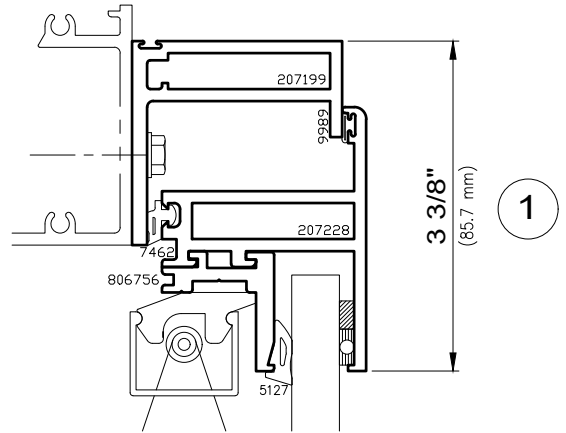

WAUSAU

WINDOW AND WALL
SYSTEMS

Security Interior Window

Architectural Windows

S.E.A.L.™ 2187-DT Series

Hinged