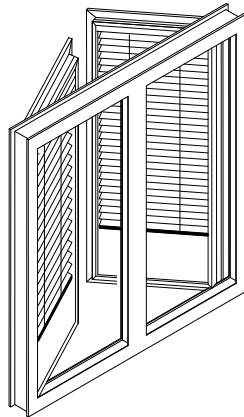

S.E.A.L.

Contact a Wausau Representative for other Possible Configurations.