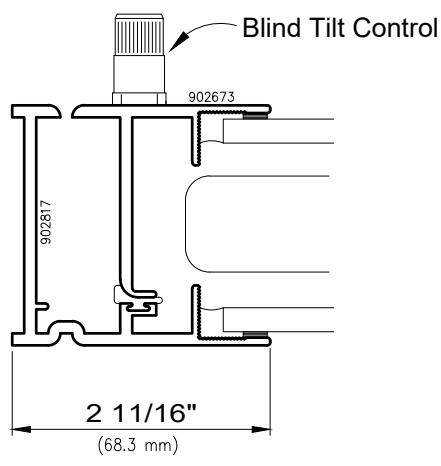

WAUSAU

WINDOW AND WALL
SYSTEMS

Dual-Glazed ICU Observation Interior Window

Architectural Windows

S.E.A.L.™ 2500 Series

3

4