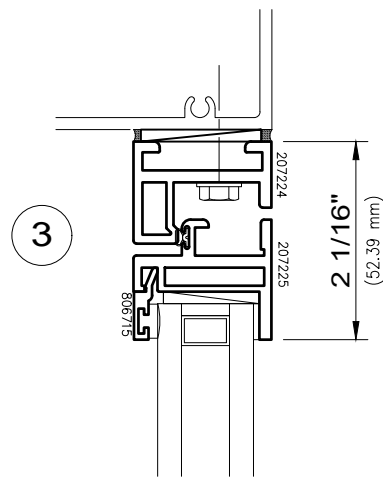

Note: Optional Venetian blinds are not available with SEAL 1437 Series IAW's.