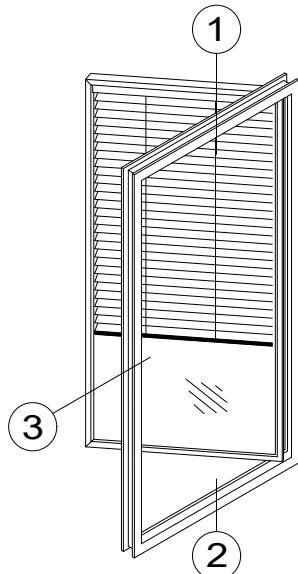

WAUSAU

WINDOW AND WALL
SYSTEMS

Interior Window

Architectural Windows

S.E.A.L.™ 1297 Series

Hinged

Lift-Out

5/8" Blind Option

1" Blind Option

Overlap Options

Hinged

Lift-Out

5/8" Blind Option

1" Blind Option

WAUSAU

WINDOW AND WALL
SYSTEMS

Security Interior Window

Architectural Windows

S.E.A.L.™ 2187-DT Series

Maximum Drop Tested Size= 60" x 84" (frame size) 1524 mm x 2134 mm

Minimum Drop Tested Size= 18 7/8" x 72" (frame size) 479 mm x 1829 mm