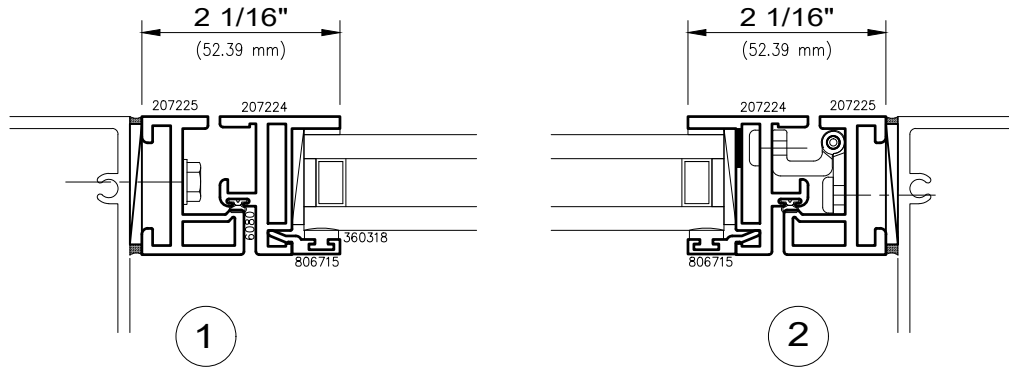

WAUSAU

WINDOW AND WALL
SYSTEMS

1" IGU Interior Accessory Window (IAW)

Architectural Windows

S.E.A.L.™ 1437 Series

1" Glass Option