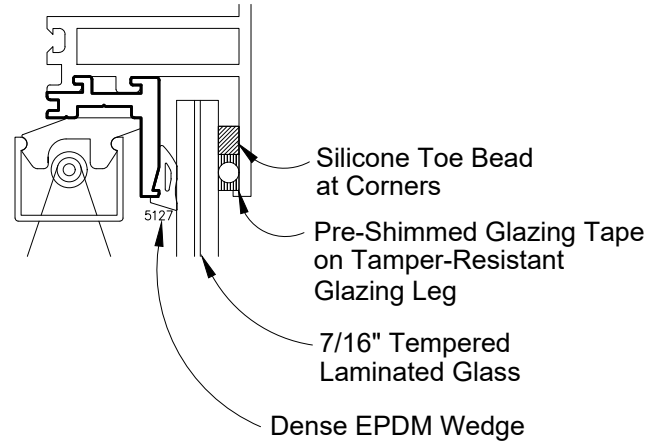

Architectural Windows

S.E.A.L.™ and S.E.A.L.™ 2187-DT Series

1/4" Monolithic Glass
1297 Series

1/4" - 1/4" Monolithic Glass
2500 Series

Contact a Wausau Representative for other Glazing Options.