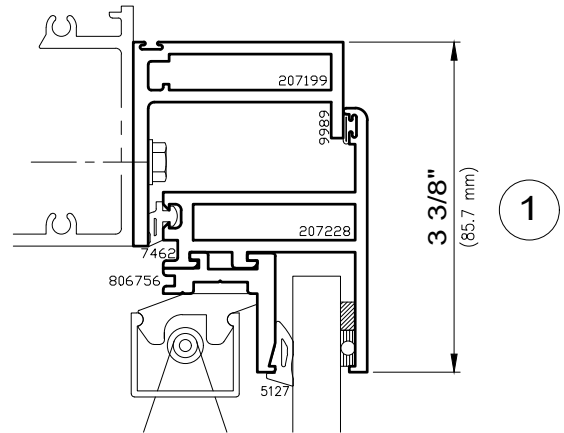

Security Interior Window

Architectural Windows

S.E.A.L.™ 2187-DT Series

Maximum Drop Tested Size= 60" x 84" (frame size) 1524 mm x 2134 mm

Minimum Drop Tested Size= 18 7/8" x 72" (frame size) 479 mm x 1829 mm