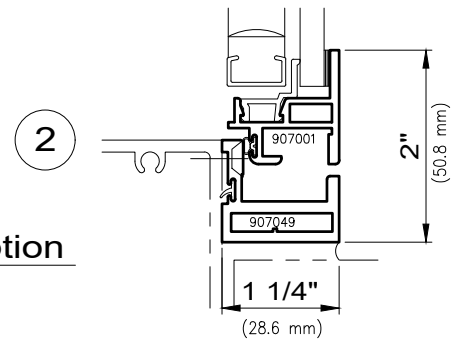

1" Blind Option

Overlap Options

Hinged

Lift-Out

5/8" Blind Option

1" Blind Option

WAUSAU

WINDOW AND WALL
SYSTEMS

Security Interior Window

Architectural Windows

S.E.A.L.™ 2187-DT Series

Maximum Drop Tested Size= 60" x 84" (frame size) 1524 mm x 2134 mm

Minimum Drop Tested Size= 18 7/8" x 72" (frame size) 479 mm x 1829 mm