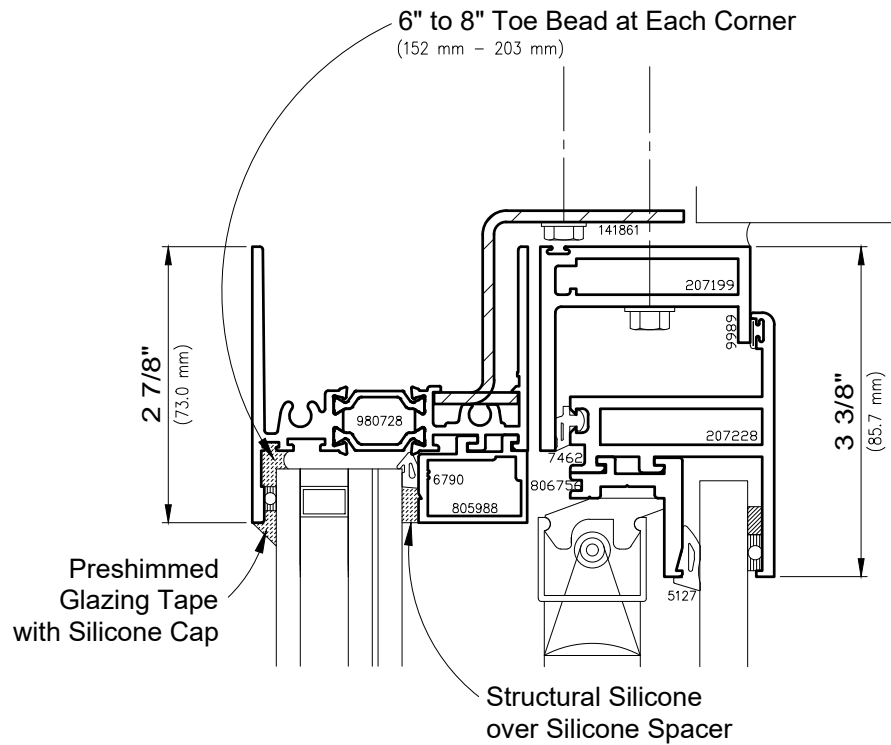

Architectural Windows 2250i-BHM-XLT INvent with S.E.A.L.™ 2187-DT Series

1 5/16" (nom.) Insulating Laminated Glass
Inside Glazed

-BHM Blast Hazard Mitigation

Peak Pressure and Impulse up to 10 psi - 89 psi-msec

Contact Wausau for
blast glazing details
applicable to the
specific requirements
of your project